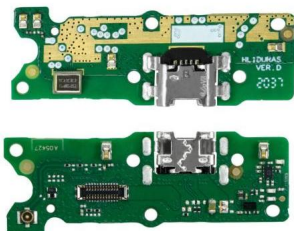

FLEXOR CENTRO DE CARGA HUAWEI Y5 2018 DRA-LX3 Y5 PRIME FLEX
Compatibilidad Huawei Y5 2018 Dra-lx3, Y5 Prime
$96.09MN